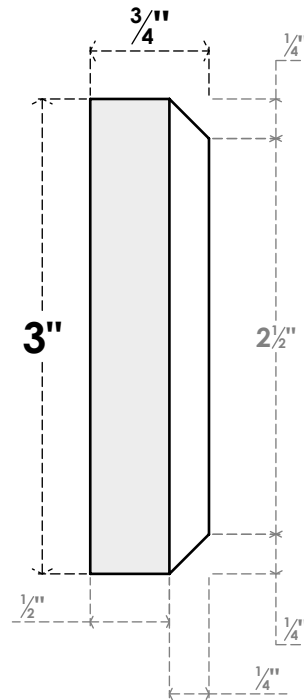

ROSP030X030X075SDG13

3"W X 3"H X 3/4"P STANDARD SEDGWICK SPIRAL ROSETTE WITH BEVELED EDGE, ARCHITECTURAL GRADE PVC

FRONT

SIDE

EKENA MILLWORK
2300 WEST MAIN ST.
CLARKSVILLE, TX 75426
TOLL FREE: 866-607-0453
WWW.EKENAMILLWORK.COM

NOTES

1. INSTALLATION TO BE COMPLETED IN ACCORDANCE WITH MANUFACTURER'S SPECIFICATIONS.
2. DRAWING MAY NOT BE TO SCALE
3. THIS DRAWING IS INTENDED FOR DESIGN AND PLANNING PURPOSES ONLY.
4. ALL INFORMATION CONTAINED HEREIN WAS CURRENT AT THE TIME OF DEVELOPMENT BUT MUST BE REVIEWED AND APPROVED BY THE PRODUCT MANUFACTURER TO BE CONSIDERED ACCURATE.
5. ARCHITECTURAL GRADE PVC PRODUCTS ARE MADE FROM EXPANDED CELLULAR PVC AND COME NATURALLY WHITE BUT MAY BE PAINTED