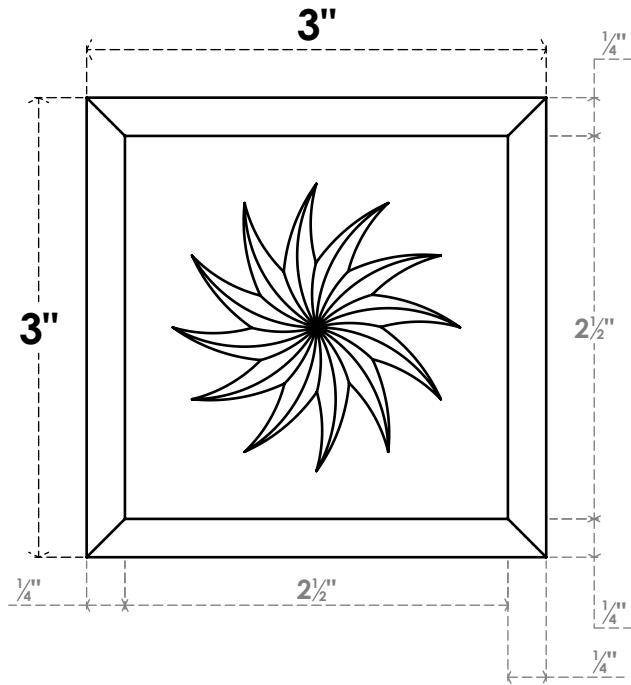

ROSP030X030X075SDG13

3"W X 3"H X 3/4"P STANDARD SEDGWICK SPIRAL ROSETTE WITH BEVELED EDGE, ARCHITECTURAL GRADE PVC

FRONT

SIDE

EKENA MILLWORK
2300 WEST MAIN ST.
CLARKSVILLE, TX 75426
TOLL FREE: 866-607-0453
WWW.EKENAMILLWORK.COM